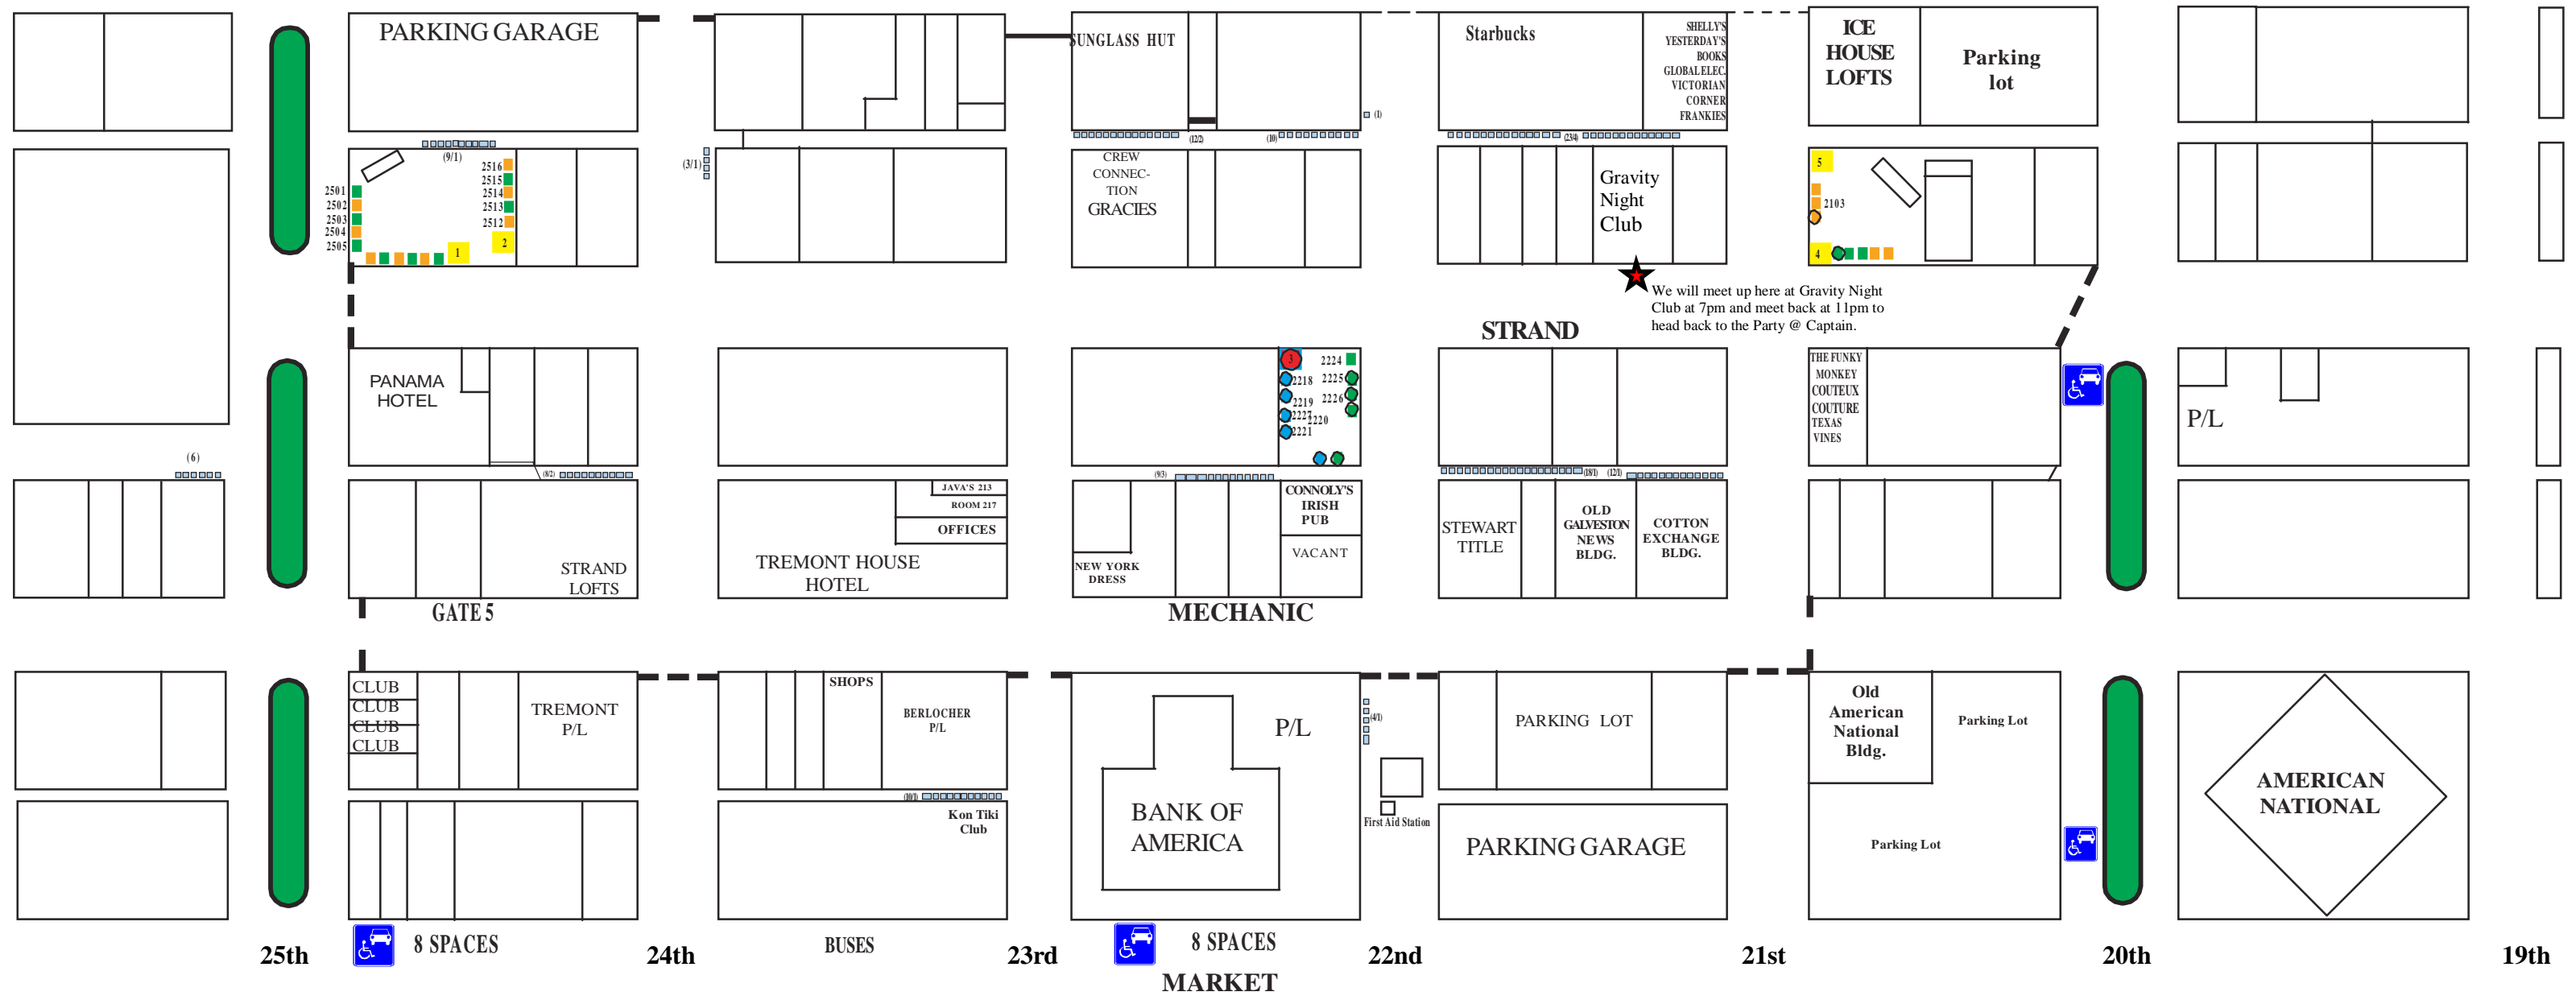

# 2009 Mardi Gras Layout

25th

24th

23rd

22nd

21st

20th

19th

HARBORSIDE DRIVE

- A AREA FOOD BOOTH
- B AREA FOOD BOOTH
- A AREA NOVELTY BOOTH
- PORTABLE TOILET

- A AREA BEER BOOTH
- B AREA BEER BOOTH
- ★ MEETING PLACE FOR THE KOS